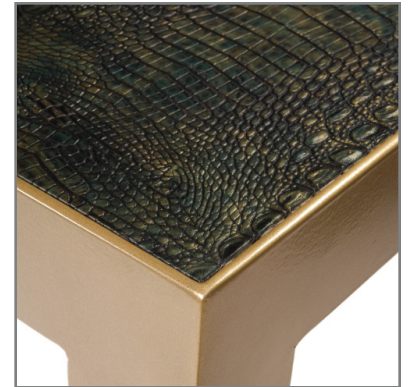

M
T

TAYLOR

TAY-1717 Grant Side Table

18" W x 18" D x 27" H

Finish: Pearl Gold

Material: Metal

Top Material: Embossed vinyl shown

Requires 1/2 yard COM or 9 square feet COL