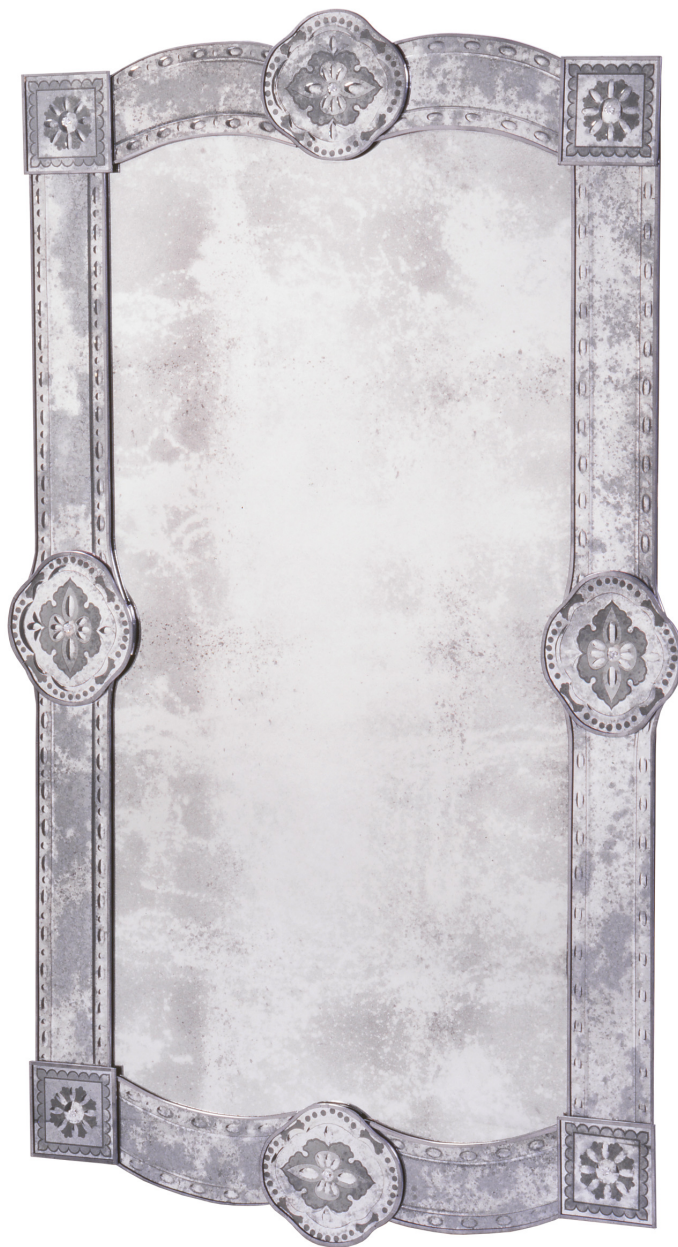

MICHAEL TAYLOR DESIGNS

St. Michele Mirror

MTD-6115

M

T

MTD-6115 St. Michele Mirror
With Antiqued Glass
37"W X 60"H

Also available with clear or
heavy antiqued glass