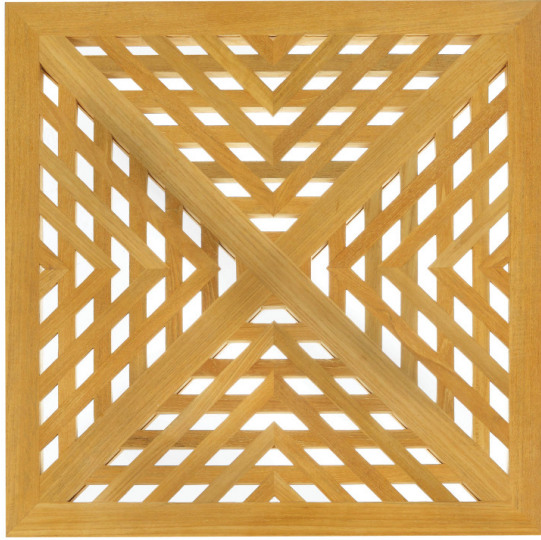

M

T

MTD-2807 Riviera Square Side Table

24" W x 24" D x 20" H

Shown in Premium Coffee finish with a protective coating.

MICHAEL TAYLOR DESIGNS

MTD-2807 Top view in unfinished teak

MTD-2807 Riviera Square Side Table

24" W x 24" D x 20" H

Designed by Suzanne Tucker for Michael Taylor Designs. The Riviera Teak Collection is available unfinished, oiled and premium teak finishes.

Individually fitted rain covers are available for all Michael Taylor Designs' Outdoor Collections.