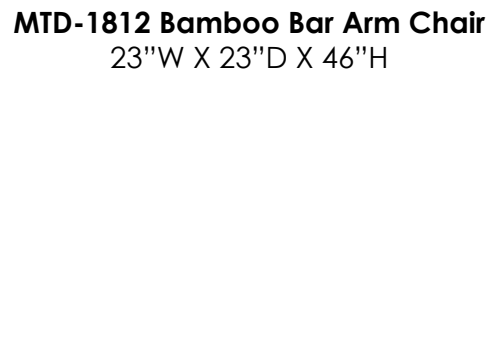

M

T

MTD-1813 Bamboo Bar Side Chair
20"W X 23"D X 46"H

MTD-1812 Bamboo Bar Arm Chair
23"W X 23"D X 46"H

MICHAEL TAYLOR DESIGNS

MTD-1812 Bamboo Bar Arm Chair

23"W X 23"D X 46"H

Seat Height With Pad 32"H

MTD-1813 Bamboo Bar Side Chair

20"W X 23"D X 46"H

Seat Height With Pad 32"H

Requires 1 yard COM

Shown in Slate

The Bamboo Collection frames are available in the following Standard finishes: Reed, Slate and MTD Power Coat Colors. Premium Bamboo Finishes: Bronze and Pitted Nickel, are hand painted and are available for an additional charge.