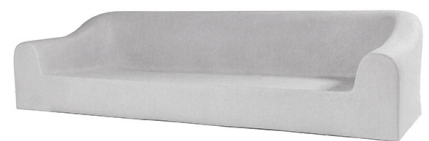

M

T

MTD-1014 Jennifer Armless Sofa
68"W X 44"D

MICHAEL TAYLOR DESIGNS

MTD-1014 Jennifer Armless Sofa
68"W X 44"D

Requires 10 yards COM
1 Loose Seat Cushion
2 Back Pillow
1 Ball Pillow

Options: Drain holes

Michael Taylor Designs faux stone pieces are available with standard or premium stone finishes and may be used indoors or outdoors in the most demanding conditions.

LIGHT LATCH

SPANISH

JENNIFER STONE COLLECTION

MTD-1000

MTD-1001

MTD-1004

MTD-1008

MTD-1010