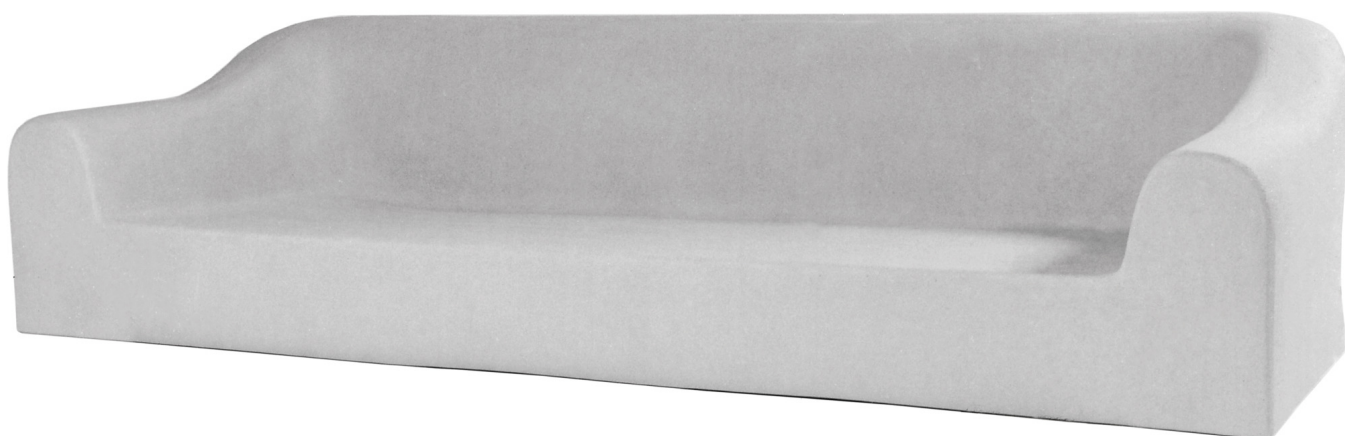

M

T

MTD-1008 Jennifer Sofa
108"W X 50"D

MICHAEL TAYLOR DESIGNS

MTD-1008 Jennifer Sofa

108"W X 50"D

Requires 14 yards COM
1 Loose Seat Cushion
4 Back Pillows
2 Ball Pillows

MTD-1009 Jennifer Wide Sofa

120"W X 44"D

Requires 16 yards COM
3 Loose Seat Cushion
3 Back Pillows
2 Ball Pillows

Options: Drain holes

Michael Taylor Designs faux stone pieces are available with standard or premium stone finishes and may be used indoors or outdoors in the most demanding conditions.

LIGHT LATCH

SPANISH

JENNIFER STONE COLLECTION

MTD-1000

MTD-1001

MTD-1004

MTD-1008

MTD-1010