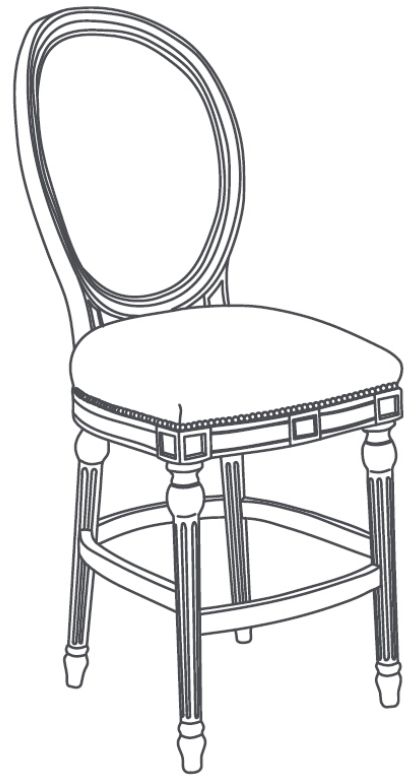

HAMILTON COLLECTION

H414A Ovale Dining Chair

26"W x 27"D x 41"H - Seat 22"D

H414A Ovale Dining Chair

26"W x 27"D x 41"H - Seat 22"D

COM: 3.5 yd / COL 63 sq. ft.

H414S Ovale Dining Chair

24"W x 25"D x 41"H - Seat 20"D

COM: 3.5 yd / COL 63 sq. ft.

H414S Ovale Counter Stool

19"W x 29"D x 47.5"H - Seat 17"D x 27"H

COM: 3.5 yd / COL 63 sq. ft.

Alder Wood

Hand-tied Coil Spring Seat

Available in all Standard Wood Finishes

Light or Medium Distressing