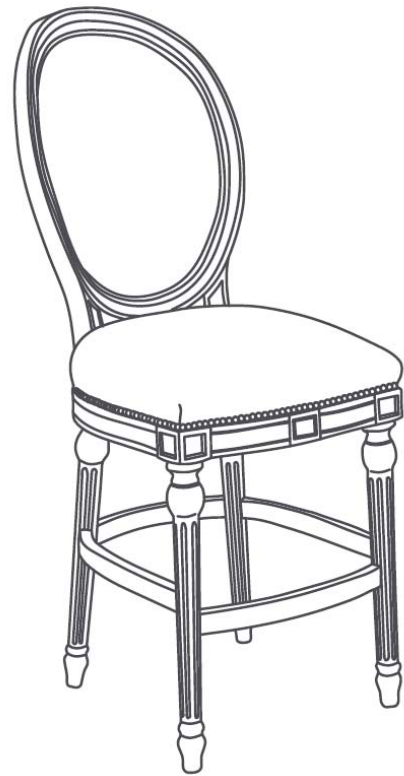

HAMILTON COLLECTION

H414A Ovale Dining Chair

26"W x 27"D x 41"H - Seat 22"D

H414A Ovale Dining Chair

26"W x 27"D x 41"H - Seat 22"D

COM: 3.5 yd / COL 63 sq. ft.

H414S Ovale Dining Chair

24"W x 25"D x 41"H - Seat 20"D

COM: 3.5 yd / COL 63 sq. ft.

H414S Ovale Counter Stool

19"W x 29"D x 47.5"H - Seat 17"D x 27"H

COM: 3.5 yd / COL 63 sq. ft.

Alder Wood

Hand-tied Coil Spring Seat

Available in all Standard Wood Finishes

Light or Medium Distressing