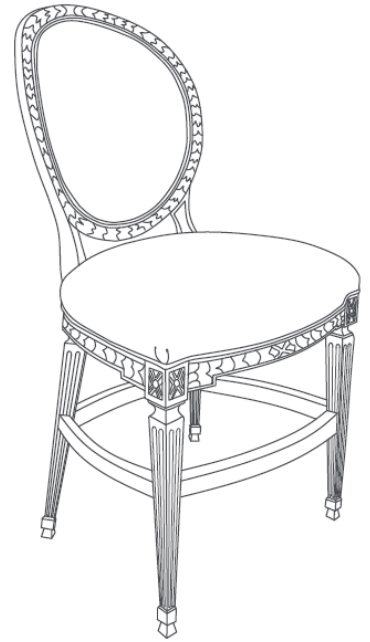

HAMILTON COLLECTION

H419 Maria Dining Chair

25"W x 28.5"D x 41.75"H - Seat 22"D

H419 Maria Dining Arm Chair

25"W x 28.5"D x 41.75"H - Seat 22"D

COM: 2.5 yds / COL 45 sq. ft.

H419S Maria Dining Side Chair

23"W x 26.5"D x 41.75"H - Seat 22"D

COM: 2.5 yds / COL 45 sq. ft.

H419B Maria Bar Stool

19"W x 29"D x 47.5"H - Seat 17"D x 29"H

COM: 2.5 yds / COL 45 sq. ft.

Alder Wood

Hand-tied Coil Spring Seat

Available in all Standard Wood Finishes

Light or Medium Distressing